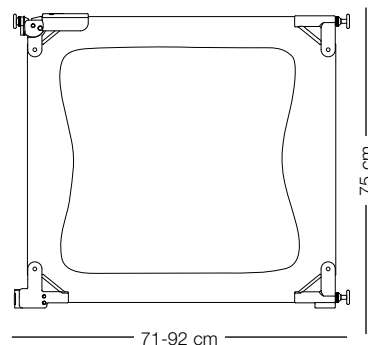

# Scandinavian Pet Design Pet Gate ToGo

Passer i åbninger fra 71 - 92 cm

**EN 1930:2000**

- For use with small and medium size dogs
- Keeps your dog from small children and restricted areas
- Ideal when you take your dog traveling or goes visiting friends and family