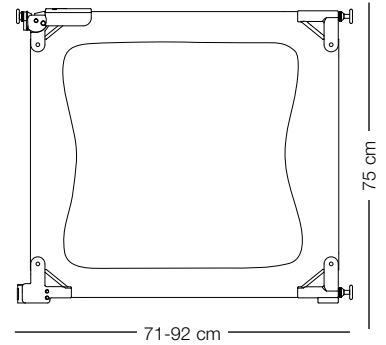

Scandinavian Pet Design Pet Gate ToGo

Passer i åbninger fra 71 - 92 cm

EN 1930:2000

- For use with small and medium size dogs
- Keeps your dog from small children and restricted areas
- Ideal when you take your dog traveling or goes visiting friends and family