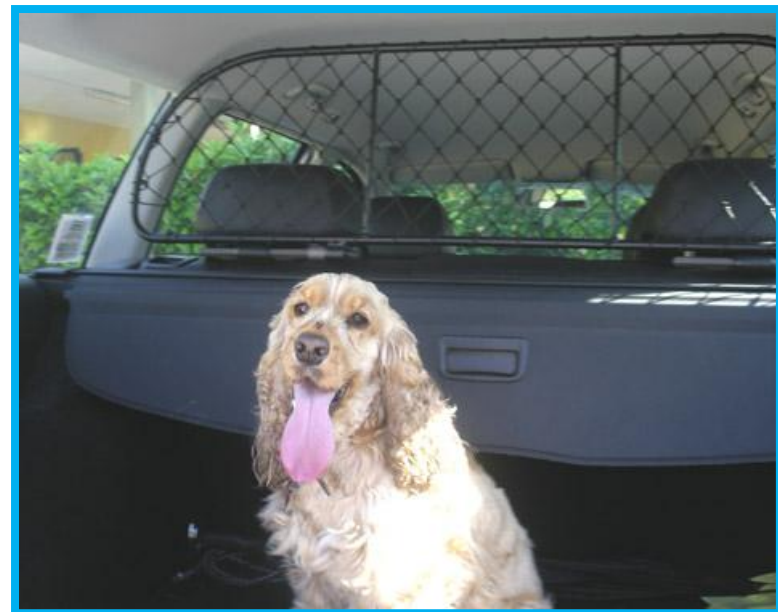

RDA65-M

*installata su
installed on
installiert auf
installé sur*

VOLKSWAGEN Passat Variant
1997-2000 / 2001-2005

*Many thanks to
Mrs. Eugenia C***a
and to Sharon (the dog)
for these pictures.*