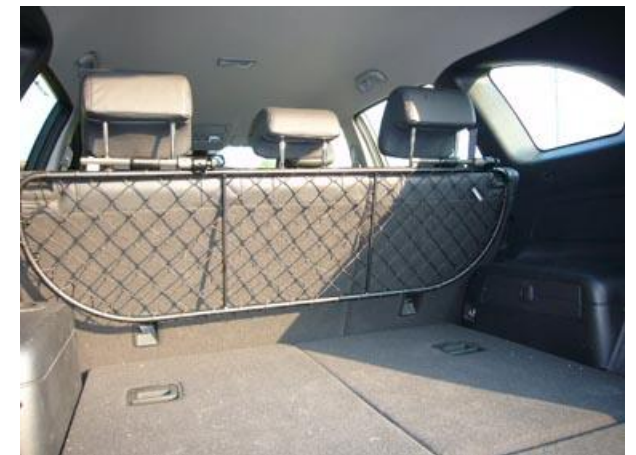

RDA65-L

*installata su
installed on
installiert auf
installé sur*

CHEVROLET Captiva

*Many thanks to Mr. Roberto G***i
and to Kegi (the dog) for these pictures.*