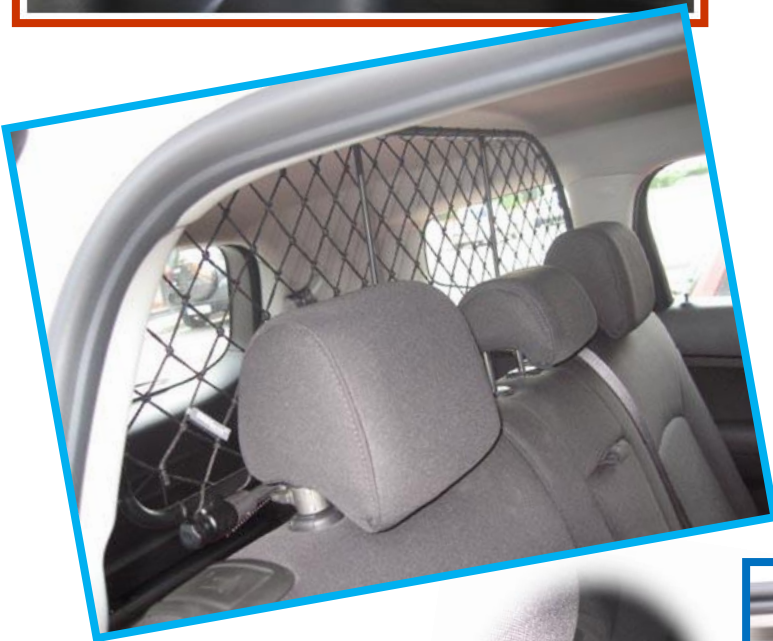

Many thanks to Mr. Aldo and to Mrs. Barbara C***a for these pictures.

RDA65-L

installata su
installed on
installiert auf
installé sur

CHEVROLET Orlando

www.ergo-tech.it

info@ergo-tech.it